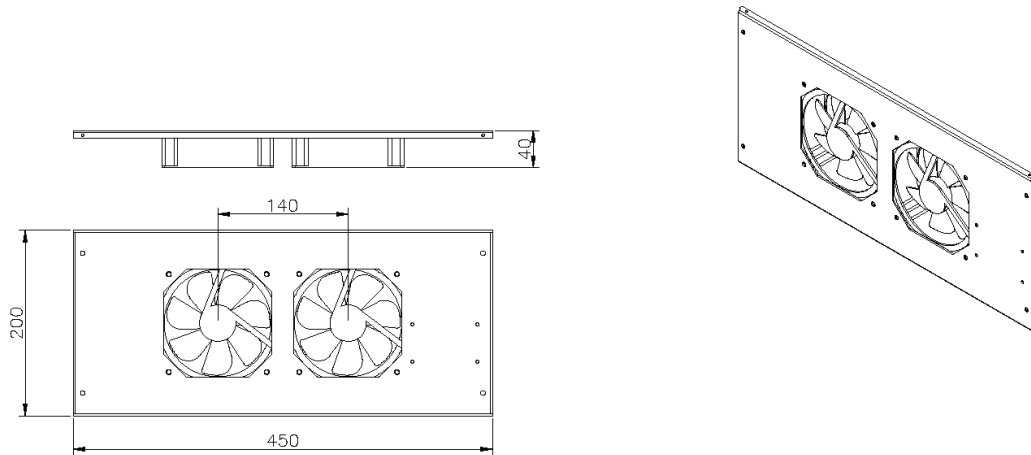

Environ Roof Mount Fan Tray 2 Way Fan incl. Detachable UK Power Lead Black

Item Code: 540-302-BK

excel
without compromise.

✕ Two fans per tray

✕ Quick and easy to install

✕ Noise level 27-28dB

✕ Choice of colours

✕ Supplied with detachable IEC 60320 C13 mains lead

✕ Airflow 78-84m³/hour per fan

Product Overview

The two way fan fits into the roof section of the Environ WR wall racks. The Fan trays are supplied with either a BS1363 (UK) or Schuko 3m IEC 60320 C13 power leads (See Part Number table). The IEC 60320 C13 power leads allow for easy installation and may be replaced to suit the specific power connection.

Environ Roof Mount Fan Tray 2 Way Fan incl. Detachable UK Power Lead Black

Item Code: 540-302-BK

Product drawing

Standards

Applicable standard	Detail
RoHS-II/III (2011/65/EU & 2015/863): 2023	Our products, demonstrate full adherence to the regulatory stipulations of the EU Directive 2011/65/EU (RoHS-II) and its corresponding delegated directive 2015/863 (RoHS-III).
WFD: 2023	Compliant to Waste Framework Directive
SCIP: 2023	Compliant - Does Not Contain Substances of Concern In articles as such or in complex objects (Products)
POPs (EU) No 2019/1021	EU Regulation for the restriction of Persistent Organic Pollutants.

Part Number Table

Part Number	Description
540-302	Environ Roof Mount Fan Tray 2 Way Fan incl. Detachable UK Power Lead Grey White
540-302-BK	Environ Roof Mount Fan Tray 2 Way Fan incl. Detachable UK Power Lead Black