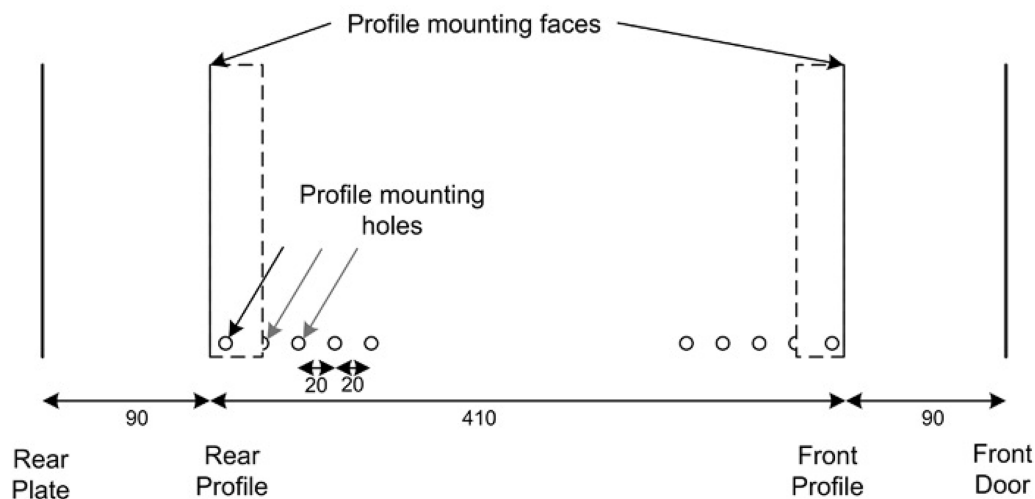

Environ WR600 Wall Rack 18U x 600 mm Wide x 600 mm Deep - Grey

Item Code: WB18.6SG

Product drawings

All dimensions in mm

Part Number Table

Part Number	Description
WB12.6SG	Environ WR600 Wall Rack 12U x 600 mm Wide x 600 mm Deep - Grey
WB12.6SGB	Environ WR600 Wall Rack 12U x 600 mm Wide x 600 mm Deep - Black
WB15.6SG	Environ WR600 Wall Rack 15U x 600 mm Wide x 600 mm Deep - Grey
WB15.6SGB	Environ WR600 Wall Rack 15U x 600 mm Wide x 600 mm Deep - Black
WB18.6SG	Environ WR600 Wall Rack 18U x 600 mm Wide x 600 mm Deep - Grey
WB18.6SGB	Environ WR600 Wall Rack 18U x 600 mm Wide x 600 mm Deep - Black
WB21.6SG	Environ WR600 Wall Rack 21U x 600 mm Wide x 600 mm Deep - Grey
WB21.6SGB	Environ WR600 Wall Rack 21U x 600 mm Wide x 600 mm Deep - Black
WB6.6SG	Environ WR600 Wall Rack 6U x 600 mm Wide x 600 mm Deep - Grey
WB6.6SGB	Environ WR600 Wall Rack 6U x 600 mm Wide x 600 mm Deep - Black
WB9.6SG	Environ WR600 Wall Rack 9U x 600 mm Wide x 600 mm Deep - Grey
WB9.6SGB	Environ WR600 Wall Rack 9U x 600 mm Wide x 600 mm Deep - Black
WBFP12.6SG	Environ WR600 Wall Rack 12U x 600 mm Wide x 600 mm Deep - Grey, Flat Pack
WBFP12.6SGB	Environ WR600 Wall Rack 12U x 600 mm Wide x 600 mm Deep - Black, Flat Pack