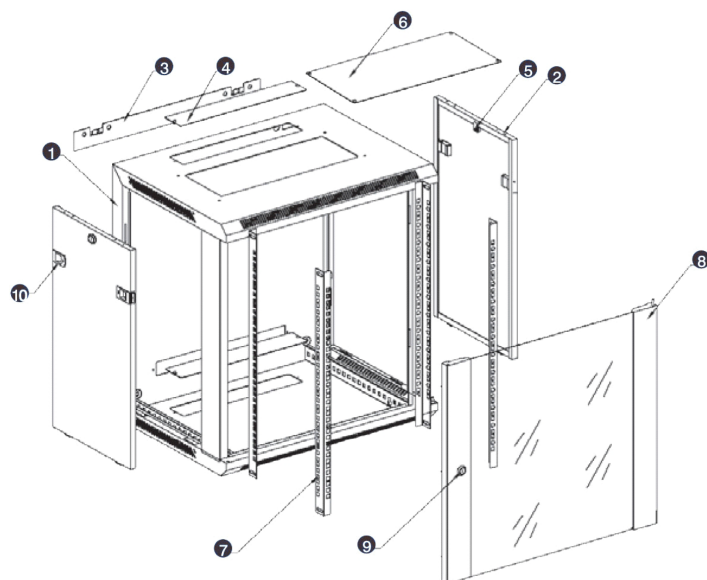

Environ WR600 Wall Rack 18U x 600 mm Wide x 600 mm Deep - Grey

Item Code: WB18.6SG

excel
without compromise.

Product images

- Aesthetically pleasing design with framed glass front door

- Lockable, quick release side panels, for maximum access into cabinet

- Cable entry cut out in top and base

- Angled vented roof

- Adjustable 19" mounting profiles

Environ WR600 Wall Rack 18U x 600 mm Wide x 600 mm Deep - Grey

Item Code: WB18.6SG

Exploded view

- ① Frame
- ② Side panel
- ③ Mounting panel
- ④ Cable entry cover, removeable
- ⑤ Side key lock
- ⑥ Fan cover, removeable
- ⑦ Mounting profile
- ⑧ Front door
- ⑨ Front door key lock
- ⑩ Slam latch lock

- ① Slam latch lock
- ② Side panel
- ③ Mounting panel
- ④ Cable entry cover, removeable
- ⑤ Side key lock
- ⑥ Fan cover, removeable
- ⑦ Mounting profile
- ⑧ Front door
- ⑨ Front door key lock

Environ WR600 Wall Rack 18U x 600 mm Wide x 600 mm Deep - Grey