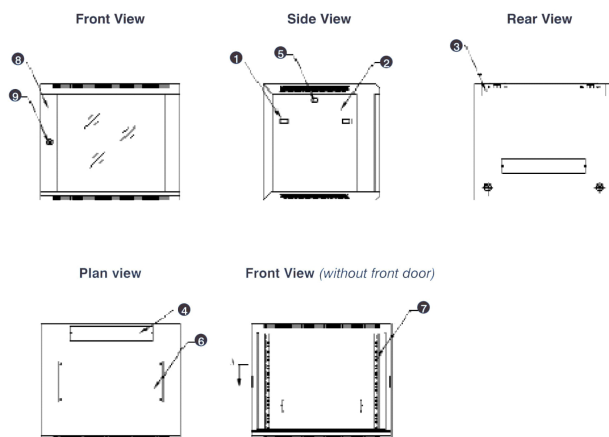

- Cable entry cut out in top and base

- Angled vented roof

- Adjustable 19" mounting profiles

Environ WR600 Wall Rack 6U x 600 mm Wide x 600 mm Deep - Black

Item Code: WB6.6SGB

Exploded view

- ① Frame
- ② Side panel
- ③ Mounting panel
- ④ Cable entry cover, removeable
- ⑤ Side key lock
- ⑥ Fan cover, removeable
- ⑦ Mounting profile
- ⑧ Front door
- ⑨ Front door key lock
- ⑩ Slam latch lock

- ① Slam latch lock
- ② Side panel
- ③ Mounting panel
- ④ Cable entry cover, removeable
- ⑤ Side key lock
- ⑥ Fan cover, removeable
- ⑦ Mounting profile
- ⑧ Front door
- ⑨ Front door key lock

Environ WR600 Wall Rack 6U x 600 mm Wide x 600 mm Deep - Black