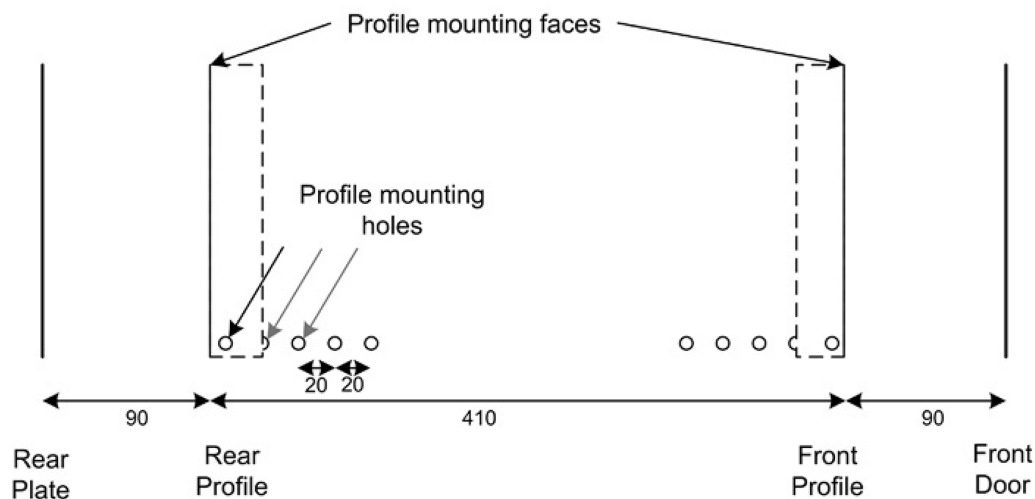

Environ WR600 Wall Rack 6U x 600 mm Wide x 600 mm Deep - Black

Item Code: WB6.6SGB

Product drawings

All dimensions in mm

Part Number Table

Part Number	Description
WB12.6SG	Environ WR600 Wall Rack 12U x 600 mm Wide x 600 mm Deep - Grey
WB12.6SGB	Environ WR600 Wall Rack 12U x 600 mm Wide x 600 mm Deep - Black
WB15.6SG	Environ WR600 Wall Rack 15U x 600 mm Wide x 600 mm Deep - Grey
WB15.6SGB	Environ WR600 Wall Rack 15U x 600 mm Wide x 600 mm Deep - Black
WB18.6SG	Environ WR600 Wall Rack 18U x 600 mm Wide x 600 mm Deep - Grey
WB18.6SGB	Environ WR600 Wall Rack 18U x 600 mm Wide x 600 mm Deep - Black
WB21.6SG	Environ WR600 Wall Rack 21U x 600 mm Wide x 600 mm Deep - Grey
WB21.6SGB	Environ WR600 Wall Rack 21U x 600 mm Wide x 600 mm Deep - Black
WB6.6SG	Environ WR600 Wall Rack 6U x 600 mm Wide x 600 mm Deep - Grey
WB6.6SGB	Environ WR600 Wall Rack 6U x 600 mm Wide x 600 mm Deep - Black
WB9.6SG	Environ WR600 Wall Rack 9U x 600 mm Wide x 600 mm Deep - Grey
WB9.6SGB	Environ WR600 Wall Rack 9U x 600 mm Wide x 600 mm Deep - Black
WBFP12.6SG	Environ WR600 Wall Rack 12U x 600 mm Wide x 600 mm Deep - Grey, Flat Pack
WBFP12.6SGB	Environ WR600 Wall Rack 12U x 600 mm Wide x 600 mm Deep - Black, Flat Pack