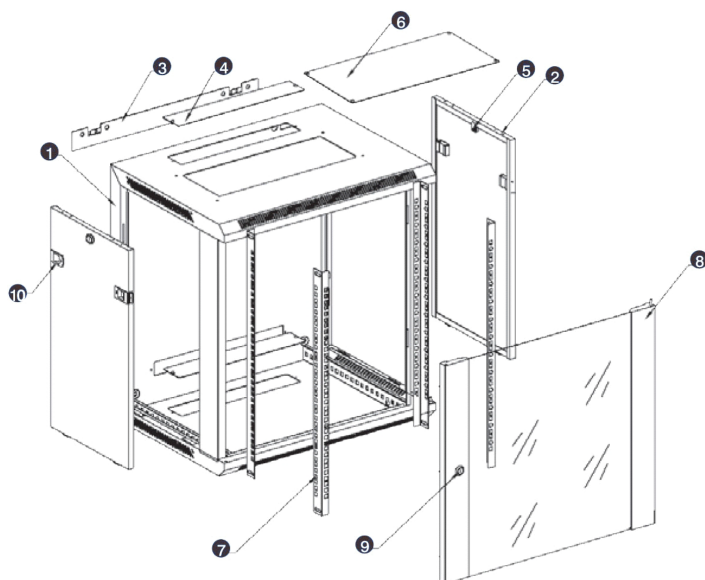

- Cable entry cut out in top and base

- Angled vented roof

- Adjustable 19" mounting profiles

Environ WR600 Wall Rack 6U x 600 mm Wide x 600 mm Deep - Black

Item Code: WB6.6SGB

Exploded view

- ① Frame
- ② Side panel
- ③ Mounting panel
- ④ Cable entry cover, removeable
- ⑤ Side key lock
- ⑥ Fan cover, removeable
- ⑦ Mounting profile
- ⑧ Front door
- ⑨ Front door key lock
- ⑩ Slam latch lock

- ① Slam latch lock
- ② Side panel
- ③ Mounting panel
- ④ Cable entry cover, removeable
- ⑤ Side key lock
- ⑥ Fan cover, removeable
- ⑦ Mounting profile
- ⑧ Front door
- ⑨ Front door key lock

Environ WR600 Wall Rack 6U x 600 mm Wide x 600 mm Deep - Black